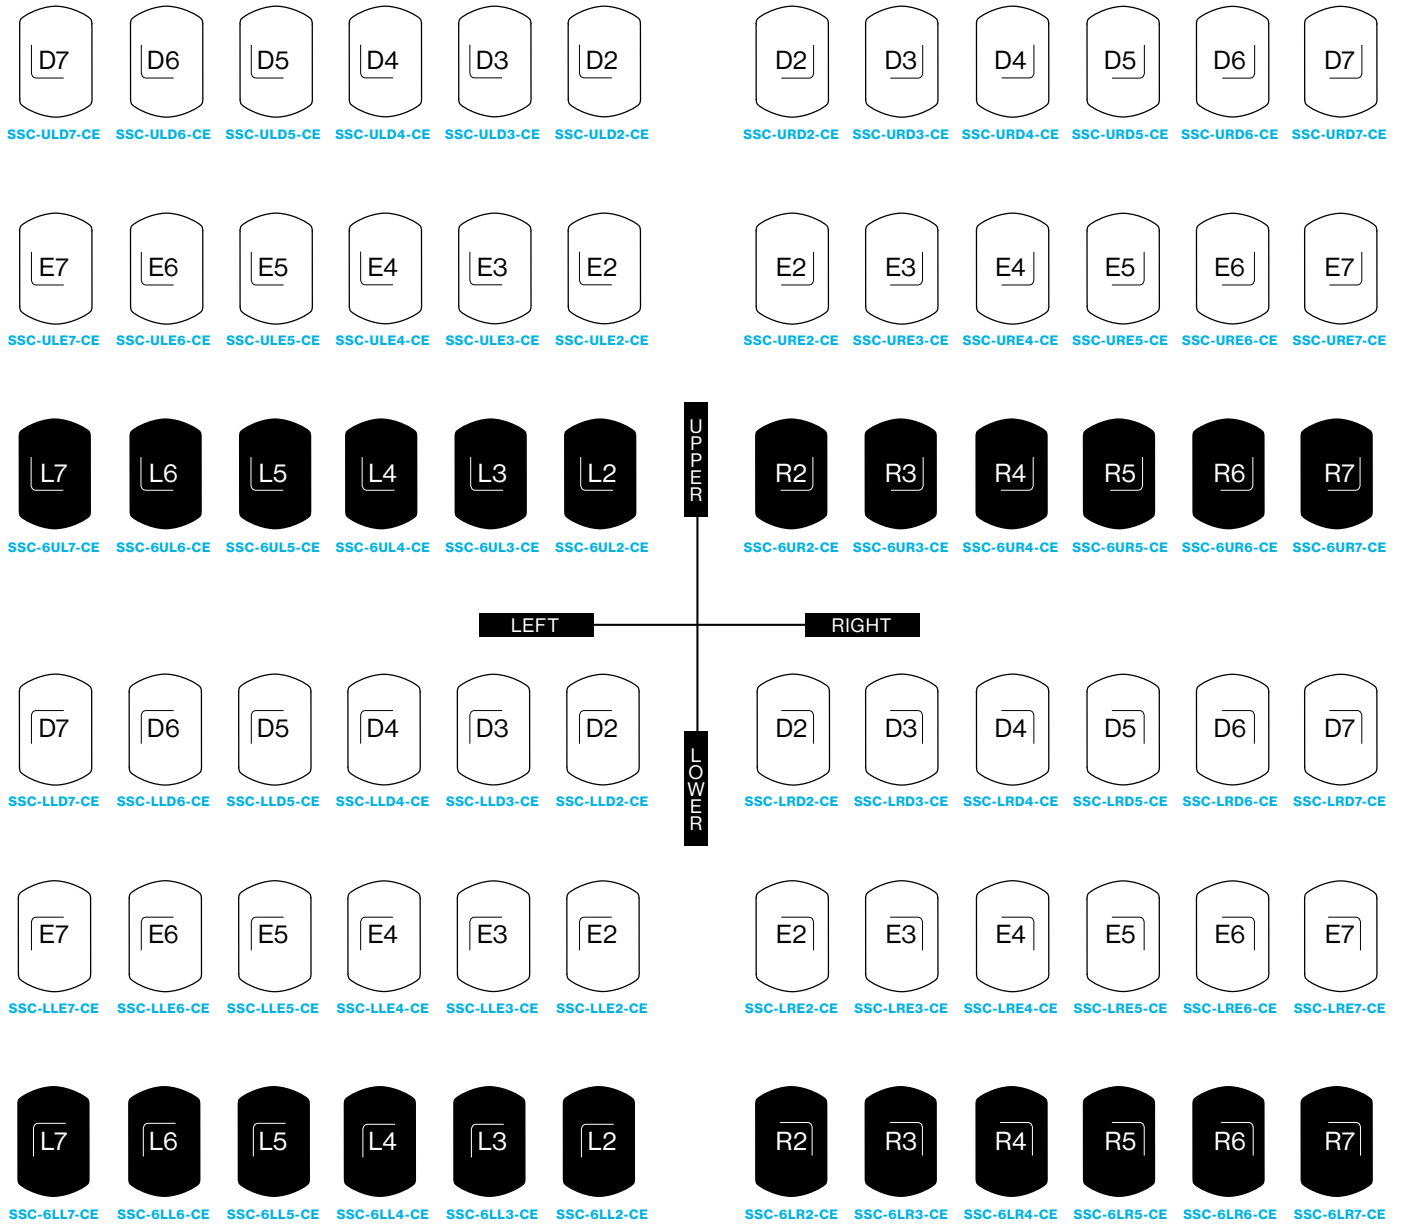

REFILL PART CODES

KEY:

Primary
Crown

Permanent
Crown

Free Call: 00800 48 37 43 39 | Free Fax: 00800 48 37 43 40

E-Mail: info@hu-friedy.eu | Website: HuFriedyGroup.eu

@HuFriedyGroupEurope

Hu-Friedy Mfg. Co., LLC • European Headquarters • Lyoner Str. 9 • 60528 Frankfurt am Main, Germany • HuFriedyGroup.eu
All company and product names are trademarks of Hu-Friedy Mfg. Co. LLC., its affiliates or related companies, unless otherwise noted.
©2022 Hu-Friedy Mfg. Co., LLC. All rights reserved. HFL-184GB/0422