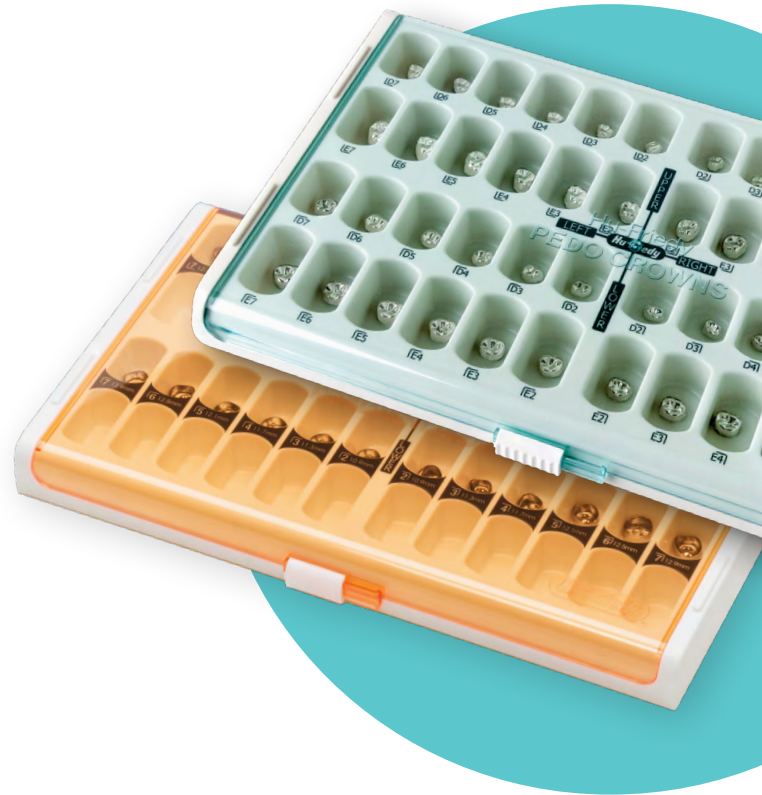

# STAINLESS STEEL MOLAR CROWNS

SKU	Description	Quantity
<b>SSC-KIT-CE</b>	Primary Stainless Steel Crowns Introductory Kit	48 Crowns (1 of each size)
<b>SSC-PKIT-CE</b>	Permanent Stainless Steel Crowns Introductory Kit	24 Crowns (1 of each size)
<b>SSC-PKITM-CE</b>	Permanent Stainless Steel Crowns Master Kit	96 Crowns (4 of each size)
<b>SSC-PTRAY-CE</b>	Permanent Stainless Steel Empty Tray	1

## Pre-trimmed, crimped and contoured surfaces for less time spent chairside

**Accurate occlusal anatomy** mimicking the natural tooth

**Ideal wall height** meaning less trimming and crimping (if at all!)

**Optimal occlusal thickness** with superior resilience to abrasion and perforation

**More narrow** mesial-distal maxillary first primary molar width for quicker adjacent crown placement