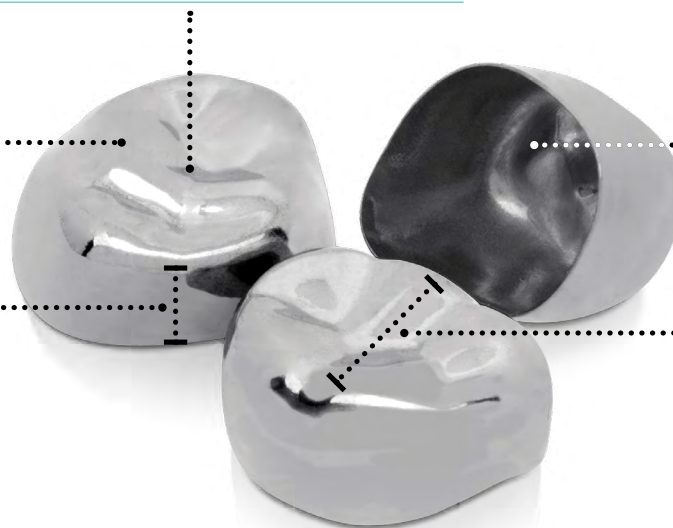

# STAINLESS STEEL MOLAR CROWNS

SKU	Description	Quantity
<b>SSC-KIT-CE</b>	Primary Stainless Steel Crowns Introductory Kit	48 Crowns (1 of each size)
<b>SSC-PKIT-CE</b>	Permanent Stainless Steel Crowns Introductory Kit	24 Crowns (1 of each size)
<b>SSC-PKITM-CE</b>	Permanent Stainless Steel Crowns Master Kit	96 Crowns (4 of each size)
<b>SSC-PTRAY-CE</b>	Permanent Stainless Steel Empty Tray	1

## Pre-trimmed, crimped and contoured surfaces for less time spent chairside

**Accurate occlusal anatomy** mimicking the natural tooth

**Ideal wall height** meaning less trimming and crimping (if at all!)

**Optimal occlusal thickness** with superior resilience to abrasion and perforation

**More narrow** mesial-distal maxillary first primary molar width for quicker adjacent crown placement